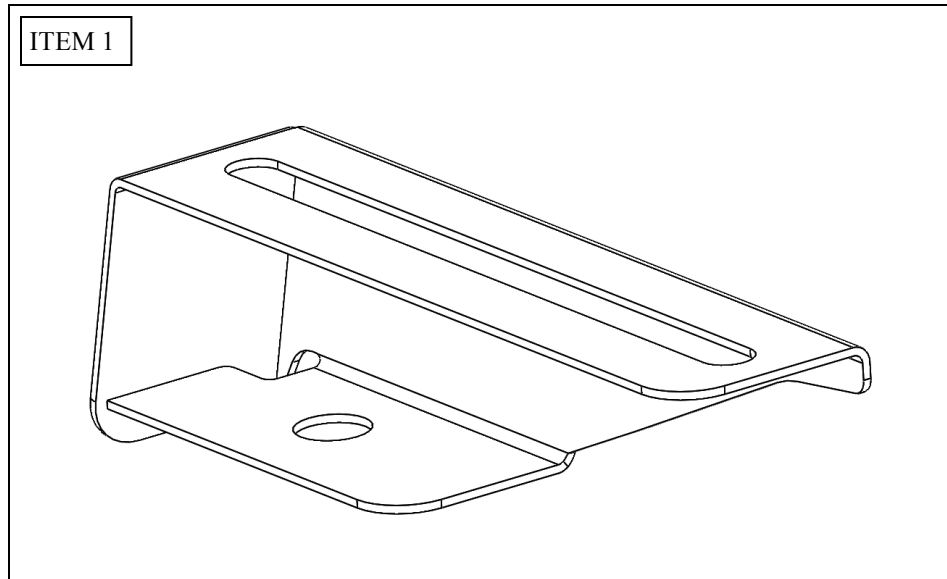

INSTALLATION INSTRUCTIONS

Mini Light Bar Mounts

APPLICATION:
Accessory for HLR Truck Racks
PART NUMBER:
57-89075

CONTENT

ITEM	QUANTITY	DESCRIPTION	TOOLS NEEDED
1	2	Bracket (1 passenger, 1 driver)	13mm Wrench
2	2	M8 Square Head Bolt	13mm Socket
3	2	M8 Serrated Flange Nut	3/8" Ratchet
4	2	M8 Flat Washer	