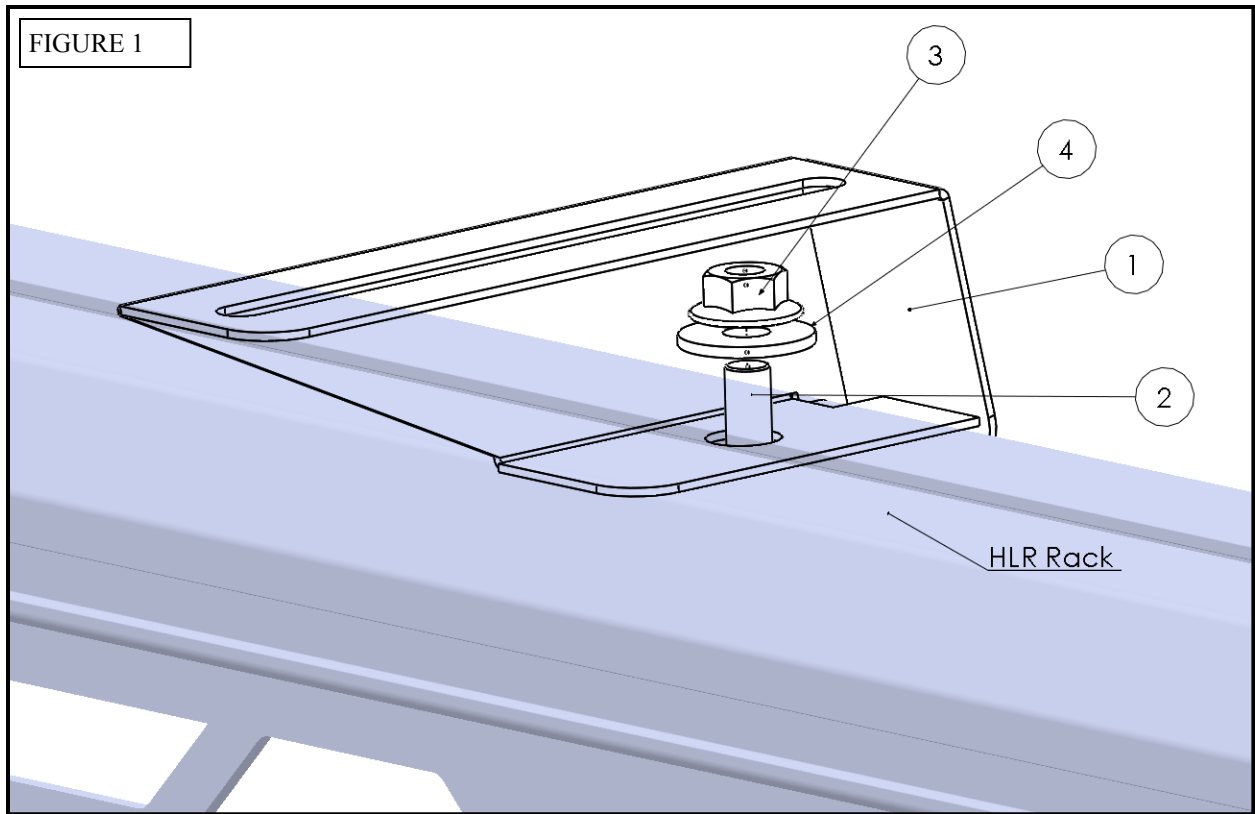

INSTALLATION INSTRUCTIONS

Mini Light Bar Mounts

APPLICATION:
Accessory for HLR Truck Racks
PART NUMBER:
57-89075

CONTENT

ITEM	QUANTITY	DESCRIPTION	TOOLS NEEDED
1	2	Bracket (1 passenger, 1 driver)	13mm Wrench
2	2	M8 Square Head Bolt	13mm Socket
3	2	M8 Serrated Flange Nut	3/8" Ratchet
4	2	M8 Flat Washer	

2. Position light bracket according to Figure 1.
3. Assemble using supplied hardware according to Figure 1.
4. Tighten all M8 hardware to 15-18 ft-lbs.

Installation Complete

WARNING

Failure to follow these instructions could lead to death, personal injury, and / or property damage.