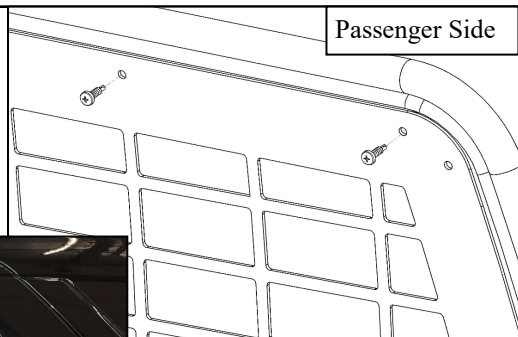

ITEM 1

ITEM 2

PROCEDURE

1. Remove contents from box, verify if all parts listed are present and free from damage. Carefully read and understand all instructions before attempting installation.
Failure to identify damage before installation could lead to a rejection of any claim.
2. Position the window guard onto the window frame as shown in **Figure 1**.
3. Use a drill with a Phillips bit and the supplied Self-tapping Screws (3) to secure the window guard to the window frame. See **Figure 2**. *Note: Each hole will receive a self-tapping screw as shown in the figure.*
4. Repeat for opposite side.

Fig 1

Fig 2

WARNING

Failure to follow these instructions could lead to death, personal injury, and / or property damage.

Failure to follow these instructions could lead to death, personal injury, and / or property damage.