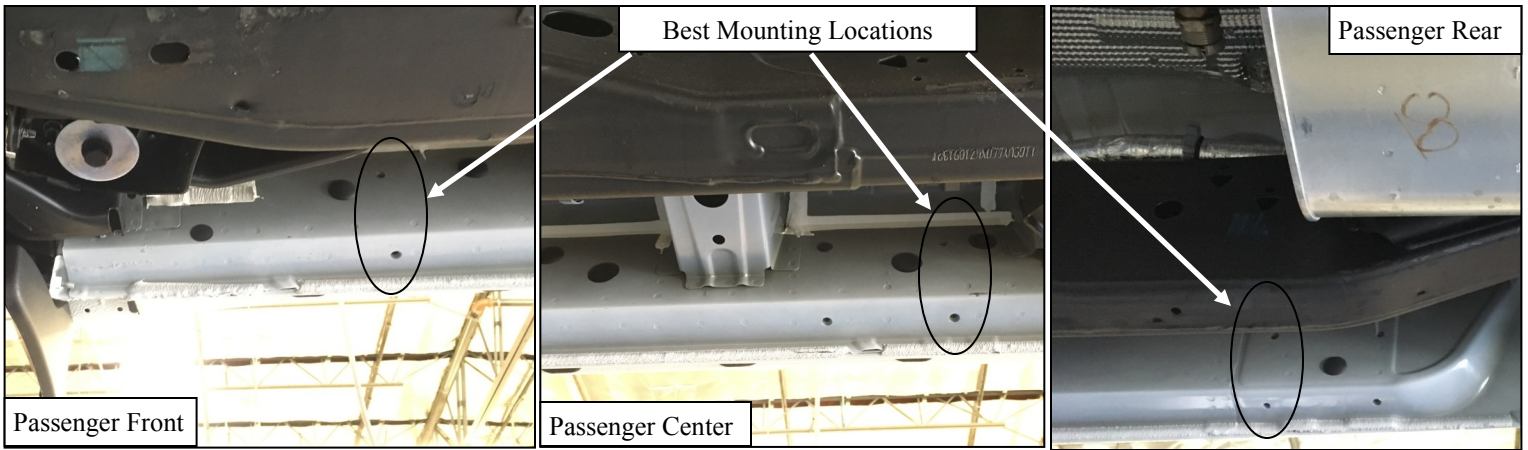

Carefully read and understand all instructions before attempting installation.

Failure to identify damage before installation could lead to a rejection of any claim.

2. Starting on the driver side, remove any rubber plugs located on the rocker panel at each mounting location. See **Figure 1**.

www.westinautomotive.com

3. Locate (1) Mounting Bracket (Item 1) and loosely secure it to the rocker panel using the provided hardware: (2) M8 hex head bolt, (2) M8 flat washer, and (2) M8 lock washer. See **Figure 2**.
4. Repeat **Step 4** for the remaining bracket mounting location, see **Page 3** for bracket location.

5. Lay the running boards on top of the brackets.
6. Slide the M8 square head bolts (5) through slots on the bottom of the running board (excluding the center slot, three bolts per slot).
7. Loosely install the supplied M8 flat washers (3) and M8 nylon lock nuts (6). See **Figure 3**.
8. Align and adjust the running board as needed and fully tighten all hardware. Torque all M8 fasteners to 15-18 ft-lbs.