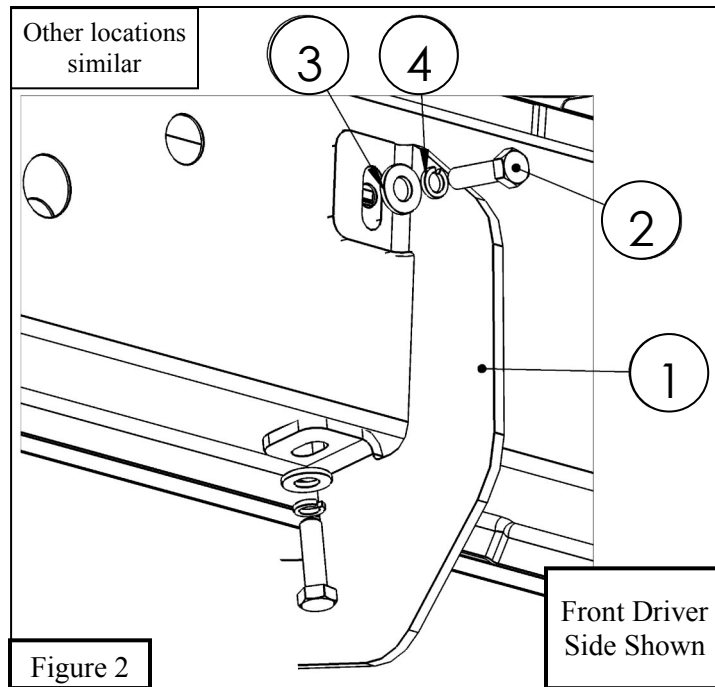

Carefully read and understand all instructions before attempting installation.

Failure to identify damage before installation could lead to a rejection of any claim.

2. Starting on the driver side, remove any rubber plugs located on the rocker panel at each mounting location. See **Figure 1**.

www.westinautomotive.com

3. Locate (1) Mounting Bracket (Item 1) and loosely secure it to the rocker panel using the provided hardware: (2) M8 hex head bolt, (2) M8 flat washer, and (2) M8 lock washer. See **Figure 2**.
4. Repeat **Step 4** for the remaining bracket mounting location, see **Page 3** for bracket location.